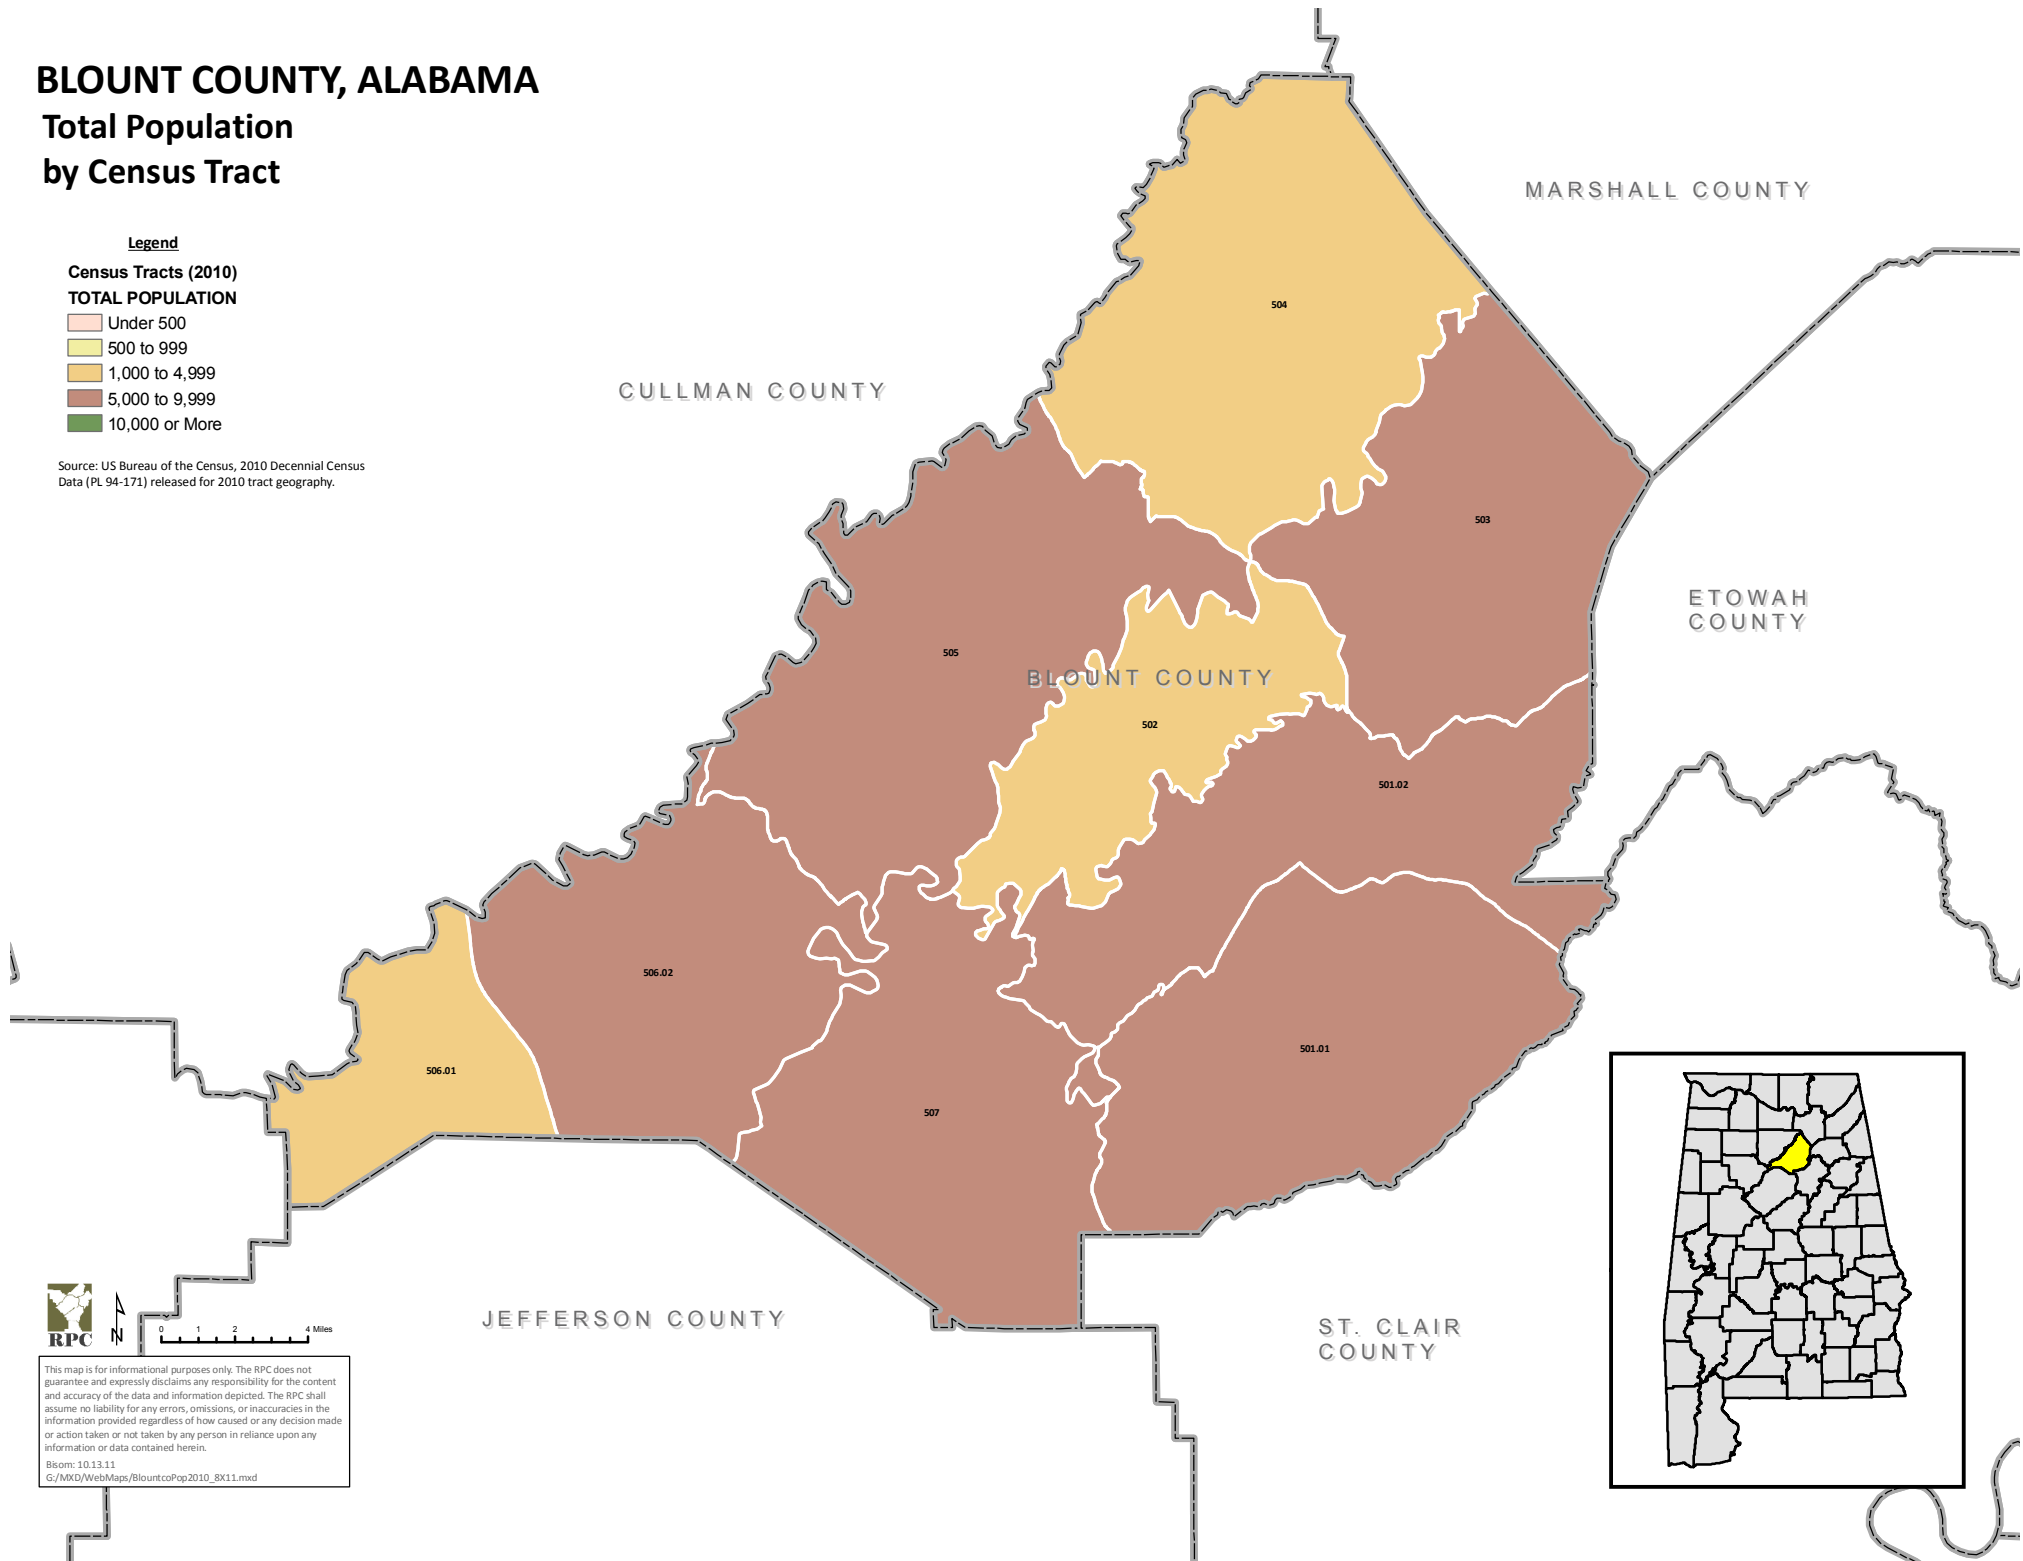

BLOUNT COUNTY, ALABAMA

Total Population by Census Tract

Legend

Census Tracts (2010)

TOTAL POPULATION

- Under 500
- 500 to 999
- 1,000 to 4,999
- 5,000 to 9,999
- 10,000 or More

0 1 2 4 Miles