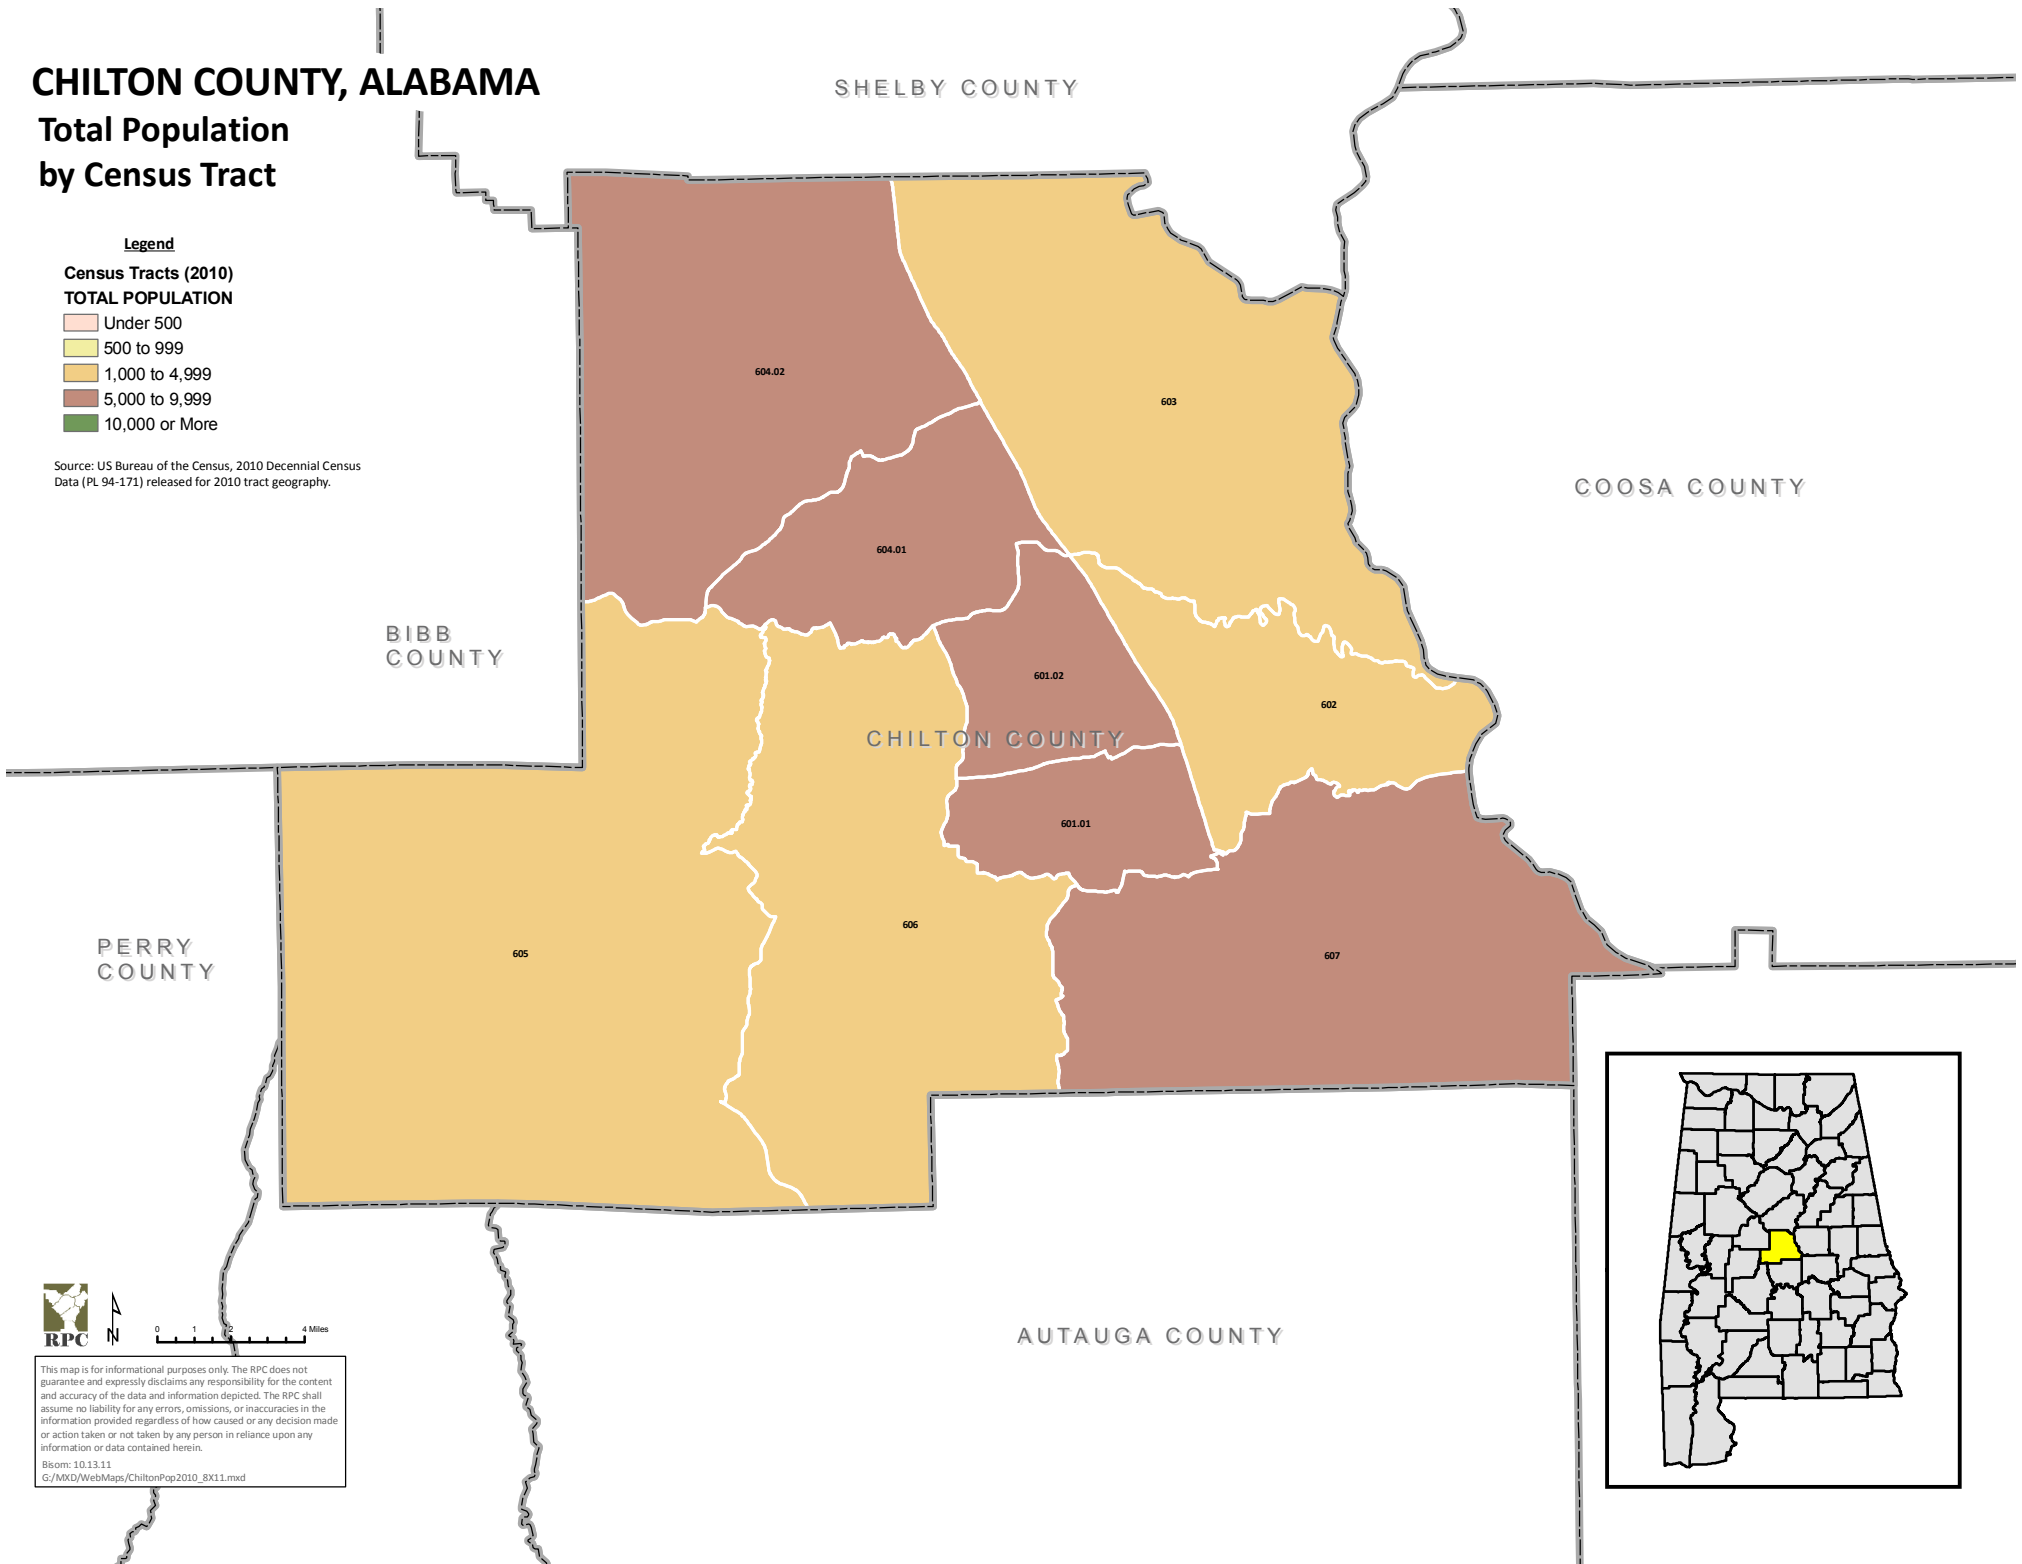

CHILTON COUNTY, ALABAMA

Total Population by Census Tract

Legend

Census Tracts (2010) TOTAL POPULATION

- Under 500
- 500 to 999
- 1,000 to 4,999
- 5,000 to 9,999
- 10,000 or More

Source: US Bureau of the Census, 2010 Decennial Census Data (PL 94-171) released for 2010 tract geography.

0 1 2 3 4 Miles

Bisom: 10.13.11
G:/MXD/WebMaps/ChiltonPop2010_8X11.mxd