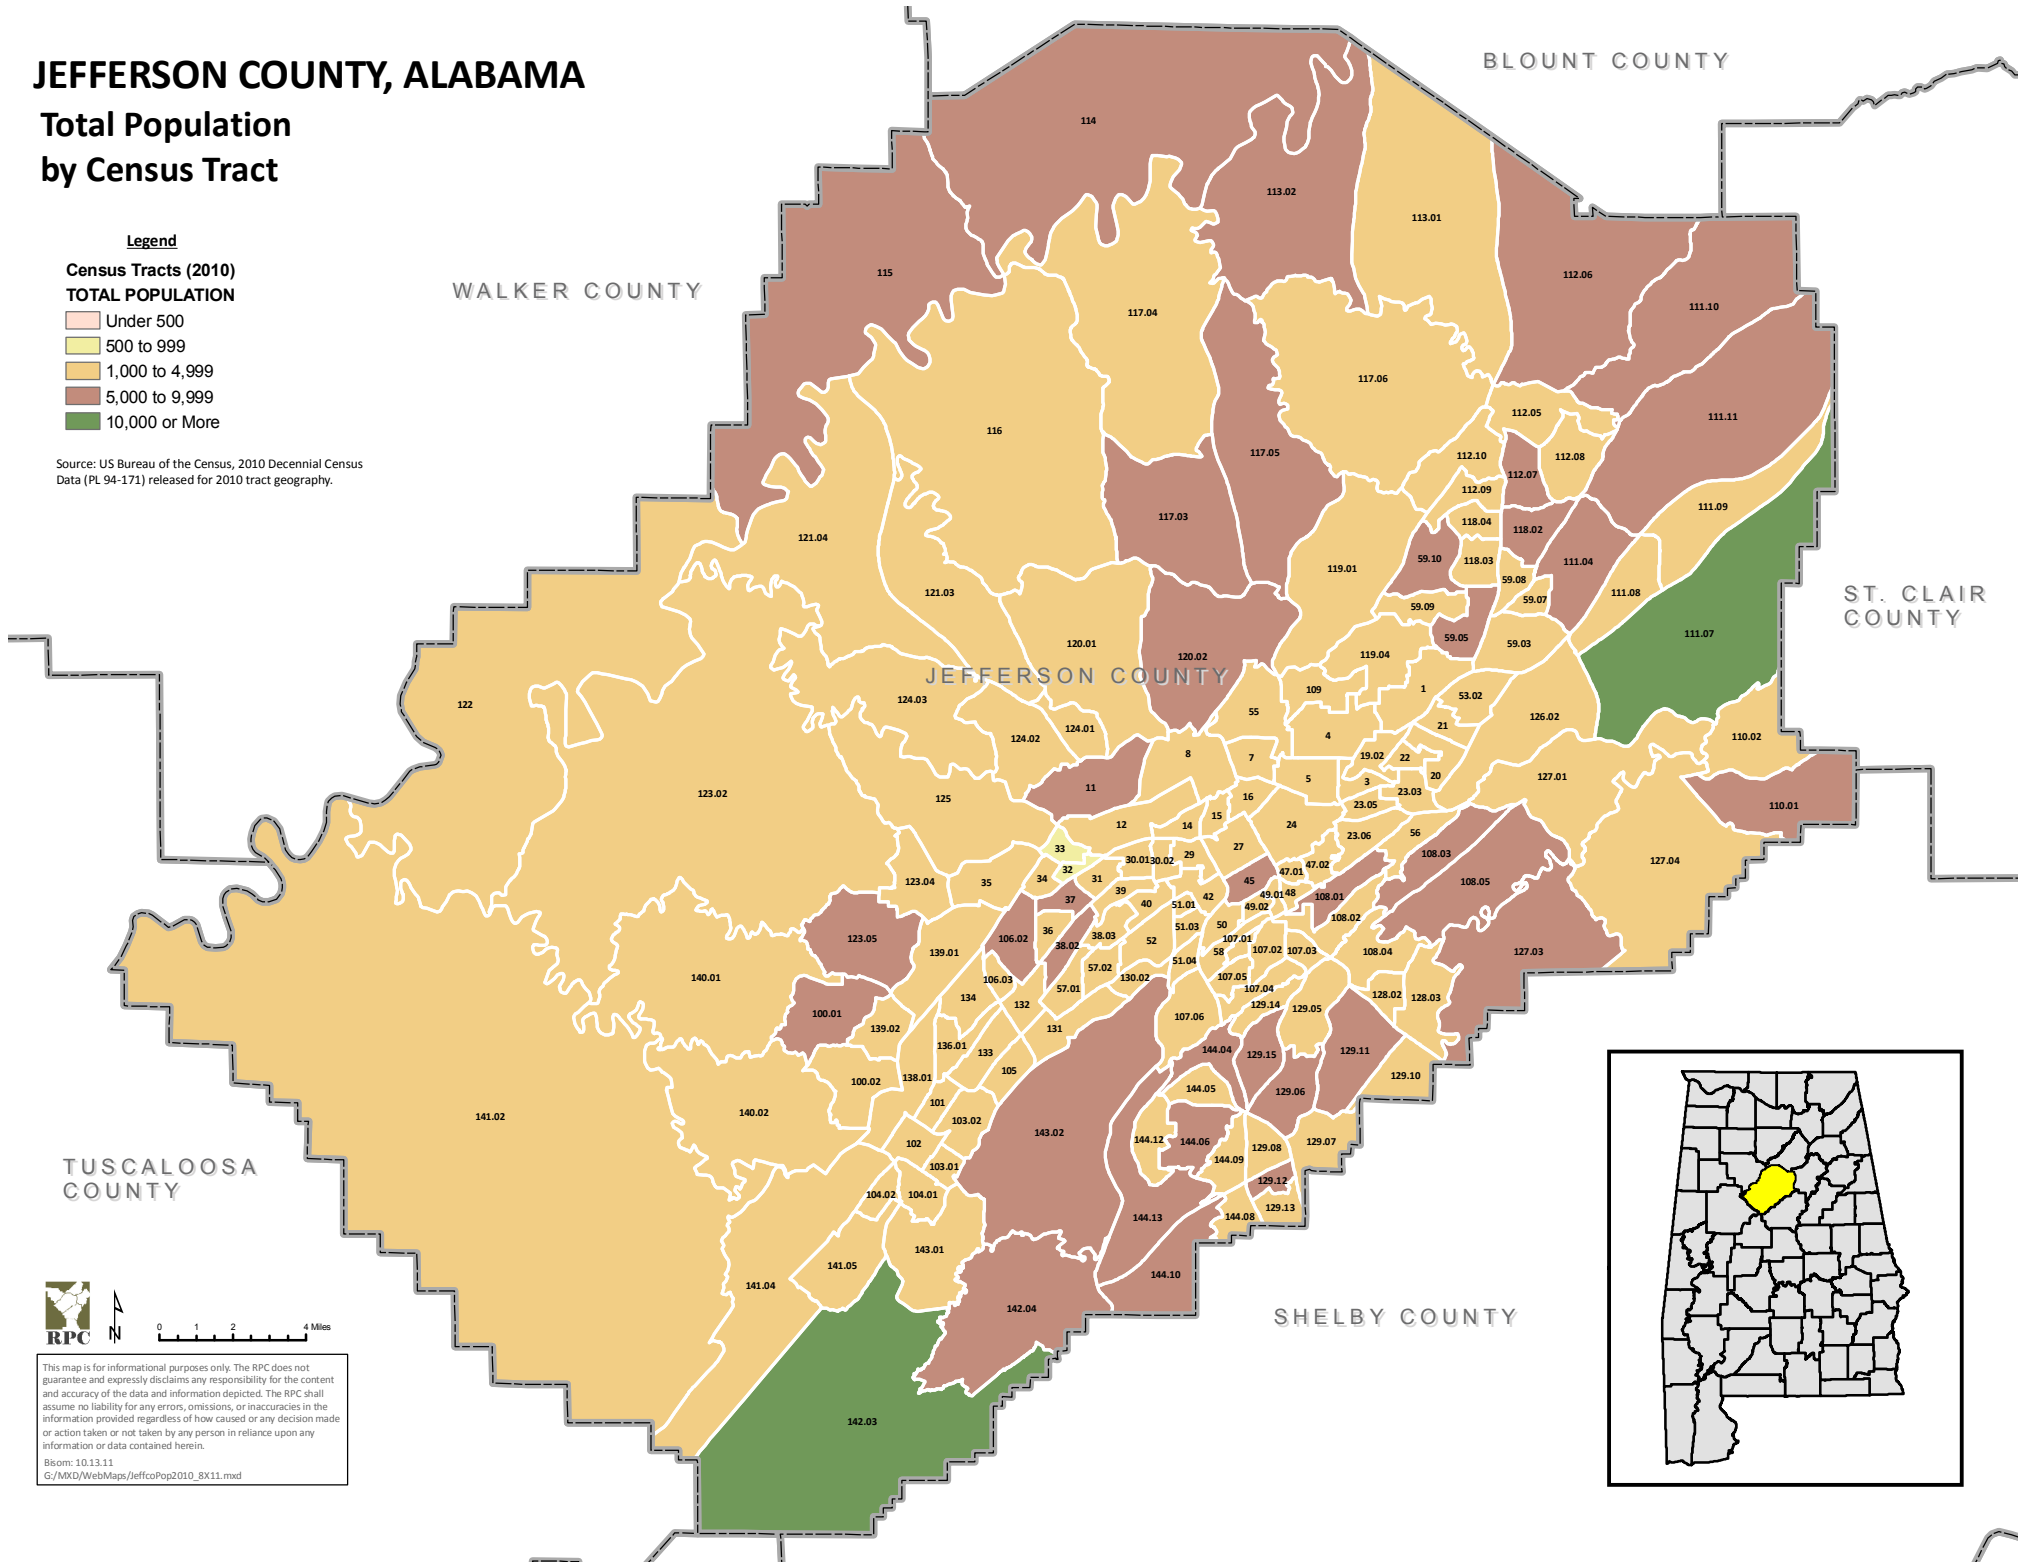

JEFFERSON COUNTY, ALABAMA

Total Population by Census Tract

Legend

Census Tracts (2010)

TOTAL POPULATION

- Under 500
- 500 to 999
- 1,000 to 4,999
- 5,000 to 9,999
- 10,000 or More

TUSCALOOSA COUNTY

BLOUNT COUNTY

WALKER COUNTY

ST. CLAIR COUNTY

JEFFERSON COUNTY

SHELBY COUNTY