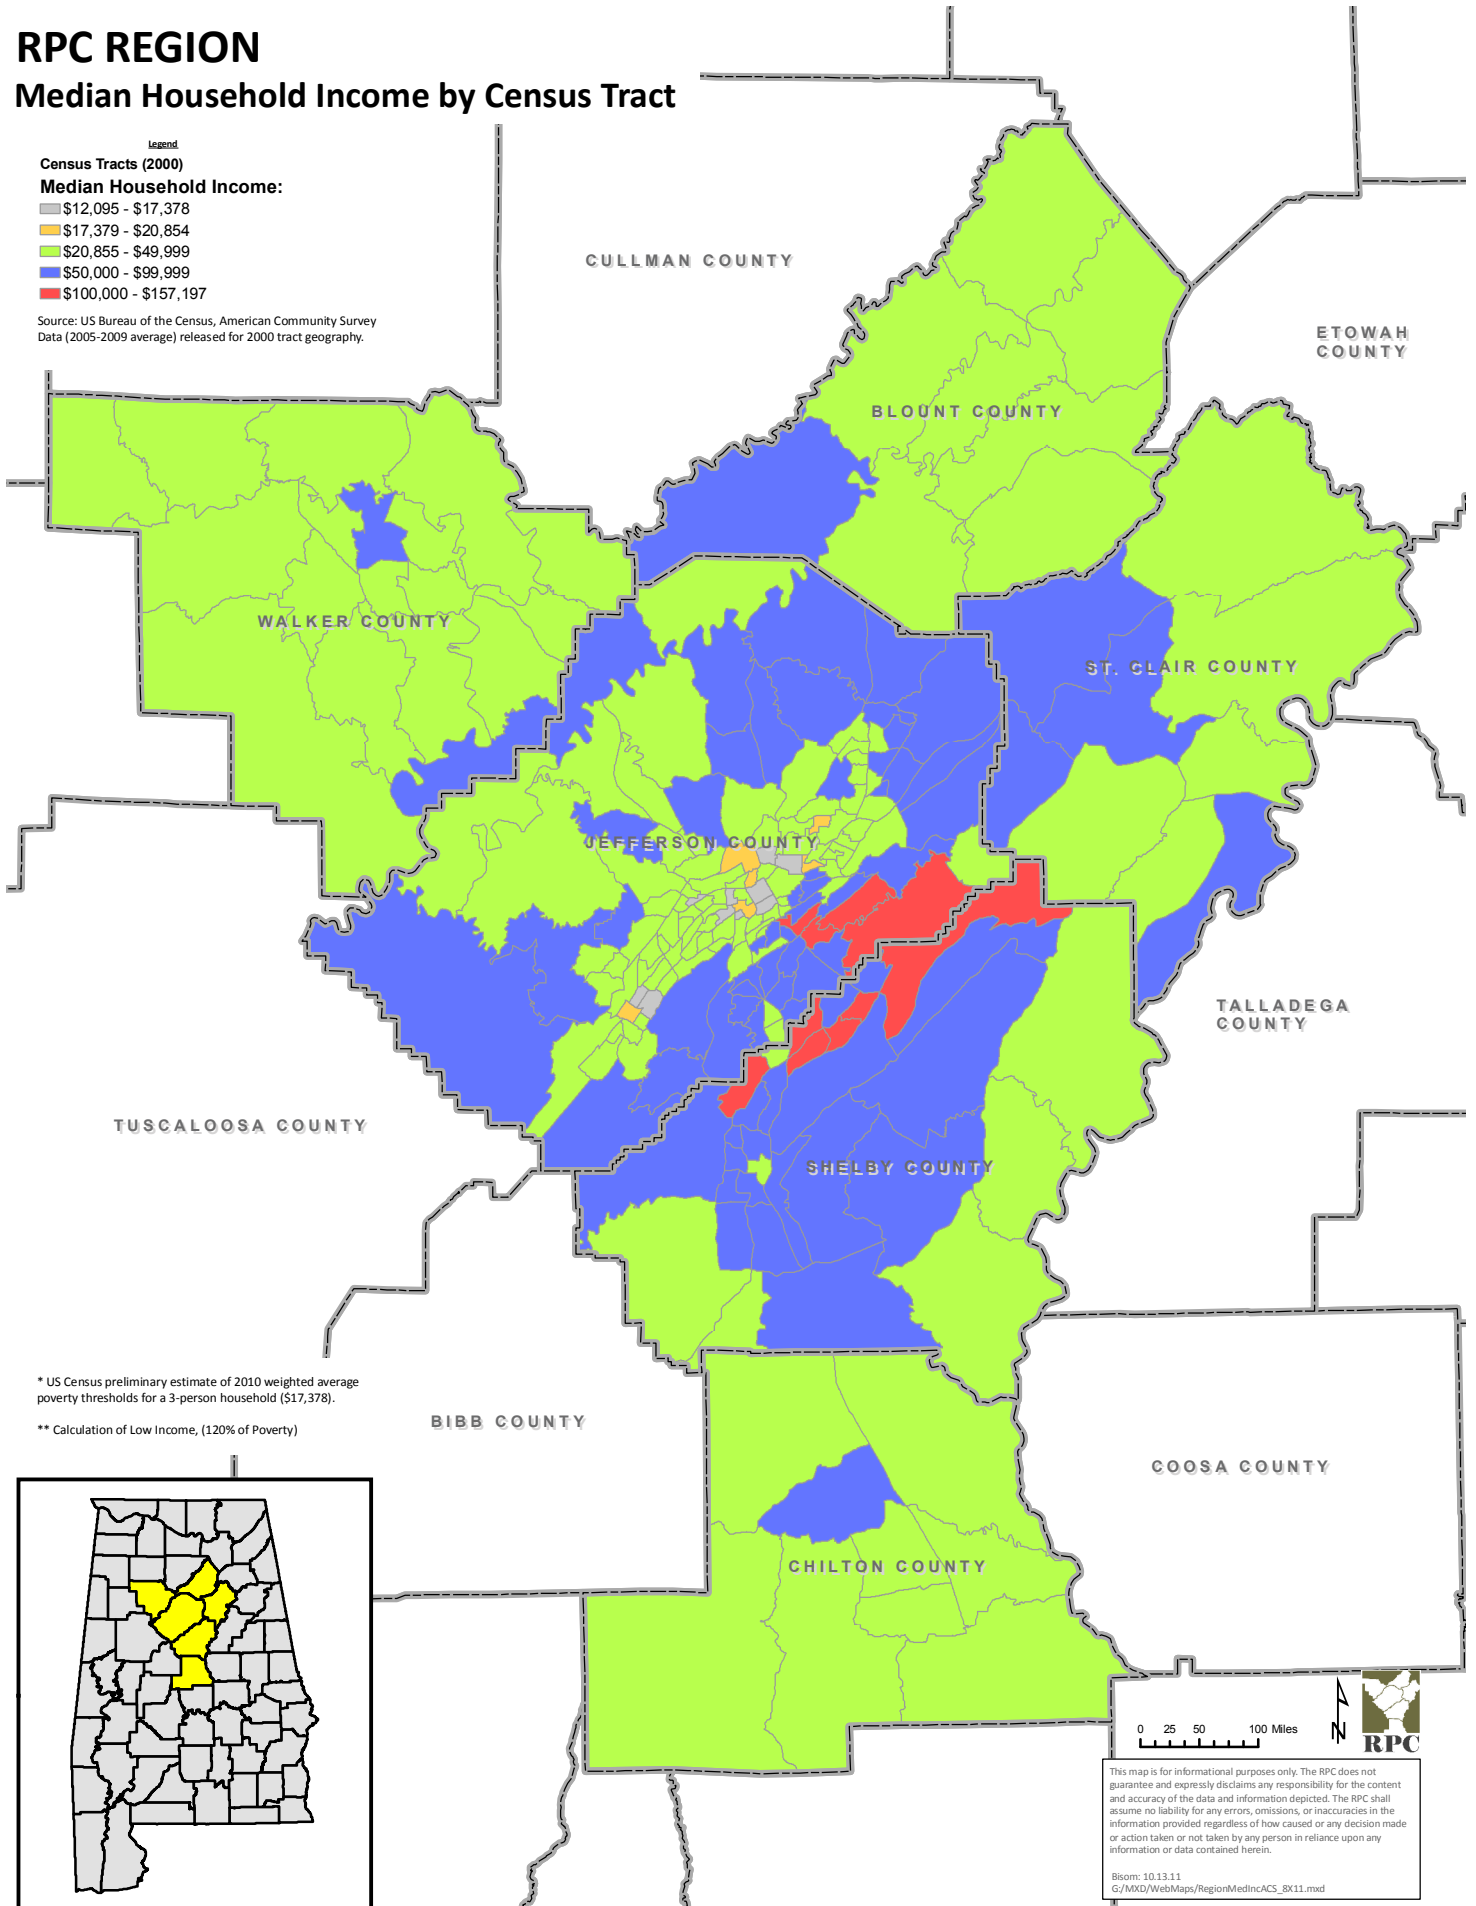

RPC REGION

Median Household Income by Census Tract

1. Legend
2. Census Tracts (2000)
3. Median Household Income:
4. $12,095 - $17,378
   - $17,379 - $20,854
   - $20,855 - $49,999
   - $50,000 - $99,999
   - $100,000 - $157,197

** Calculation of Low Income, (120% of Poverty)