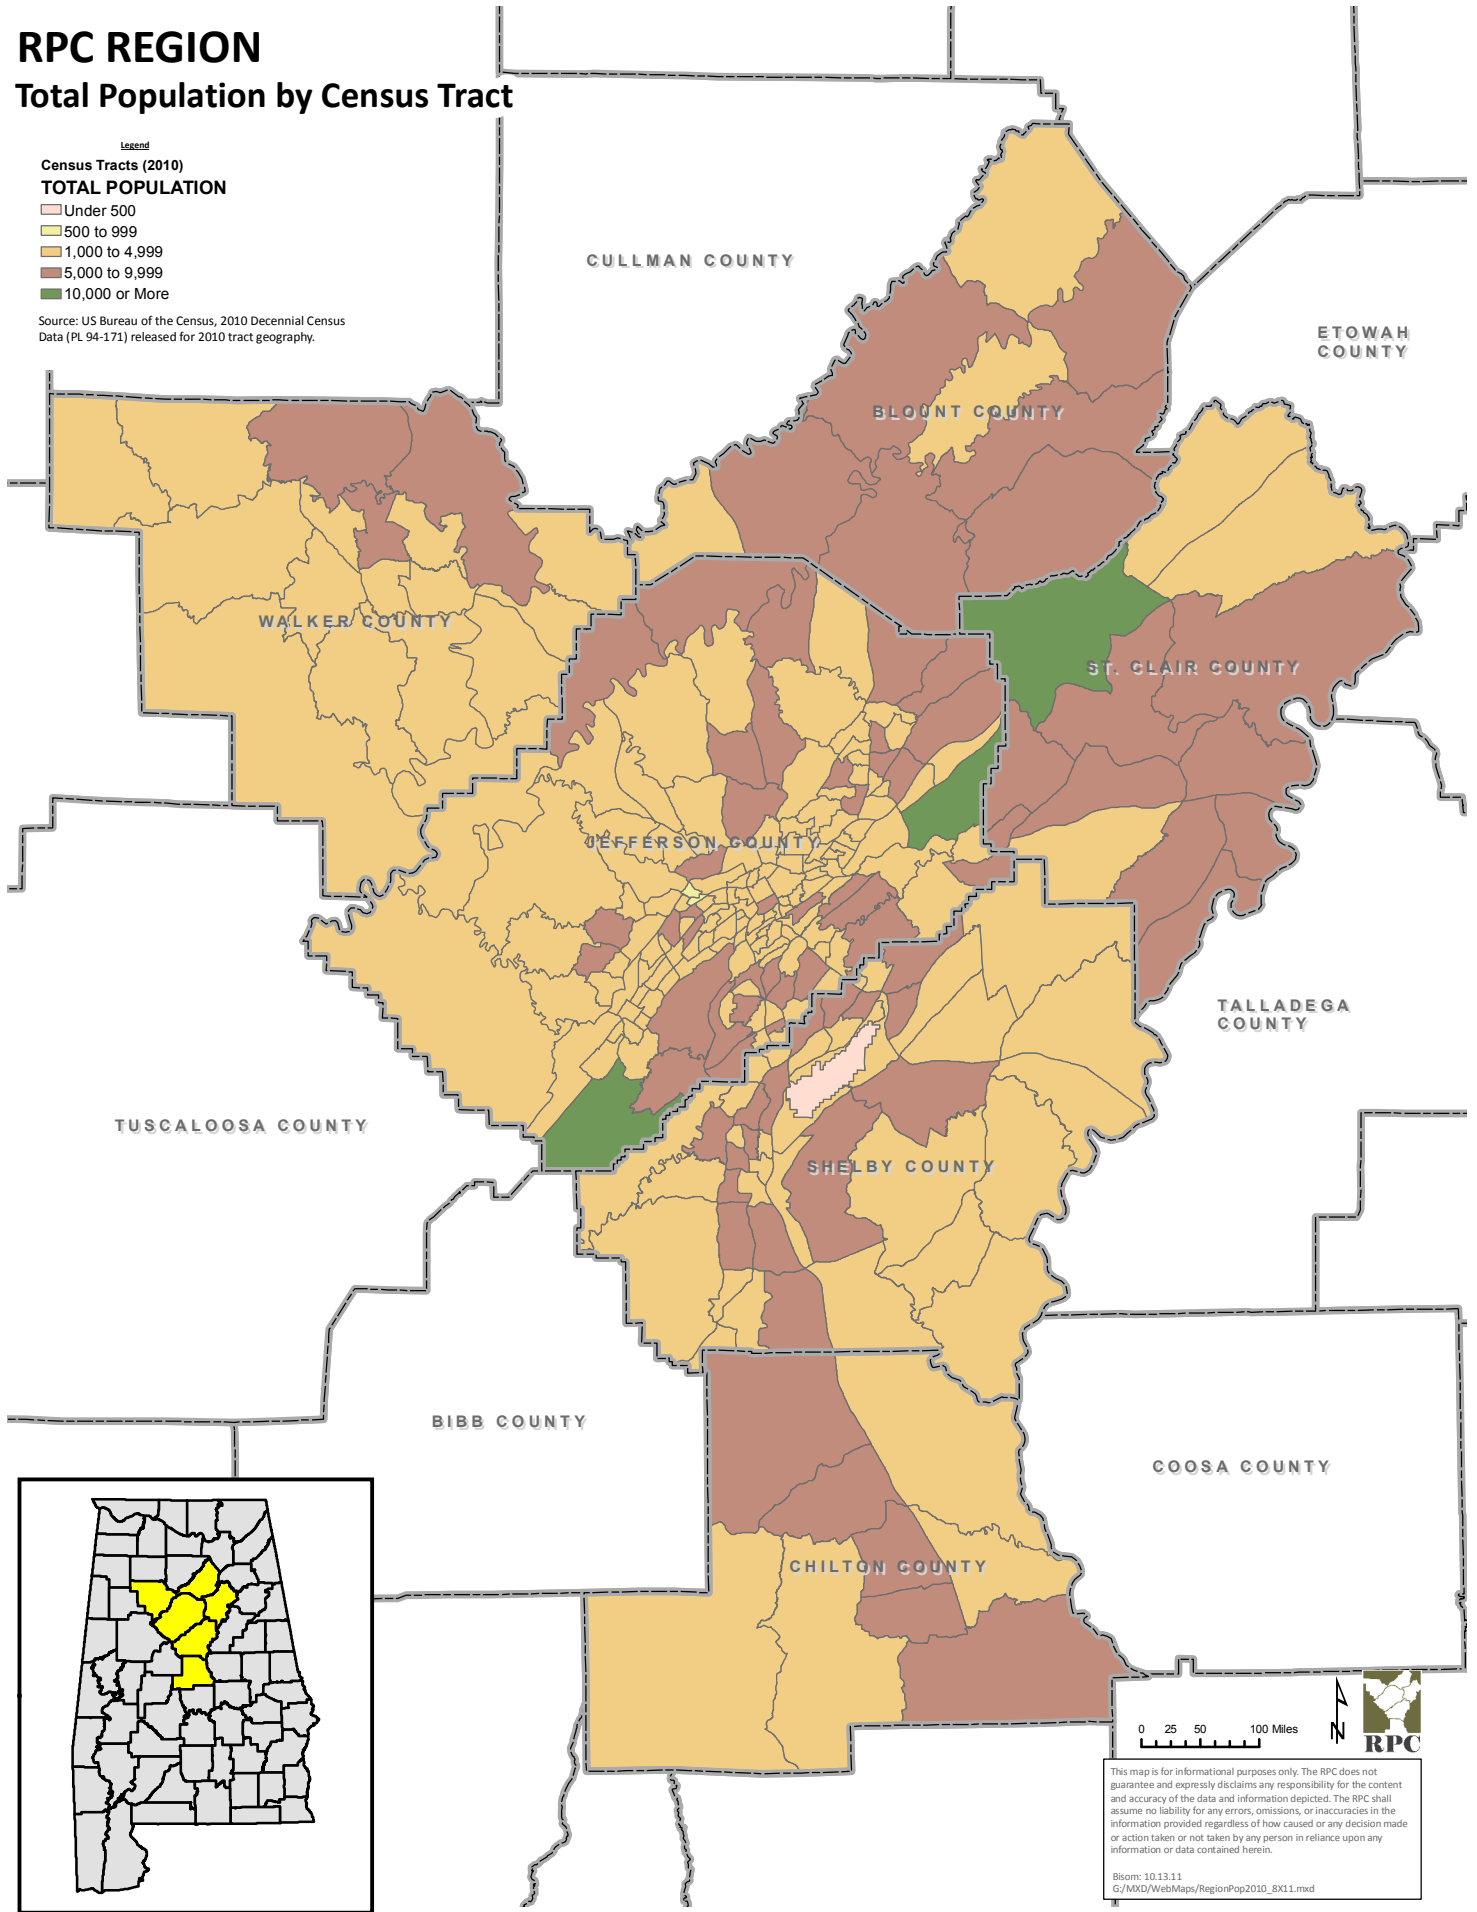

RPC REGION

Total Population by Census Tract

1. **Legend**
2. **Census Tracts (2010)**
3. **TOTAL POPULATION**
4. Under 500
   - 500 to 999
   - 1,000 to 4,999
   - 5,000 to 9,999
   - 10,000 or More

This map is for informational purposes only. The RPC does not guarantee and expressly disclaims any responsibility for the content and accuracy of the data and information depicted. The RPC shall assume no liability for any errors, omissions, or inaccuracies in the information provided regardless of how caused or any decision made or action taken or not taken by any person in reliance upon any information or data contained herein.

Bism: 10.13.11
G:/MXD/WebMaps/RegionPop2010_8X11.mxd