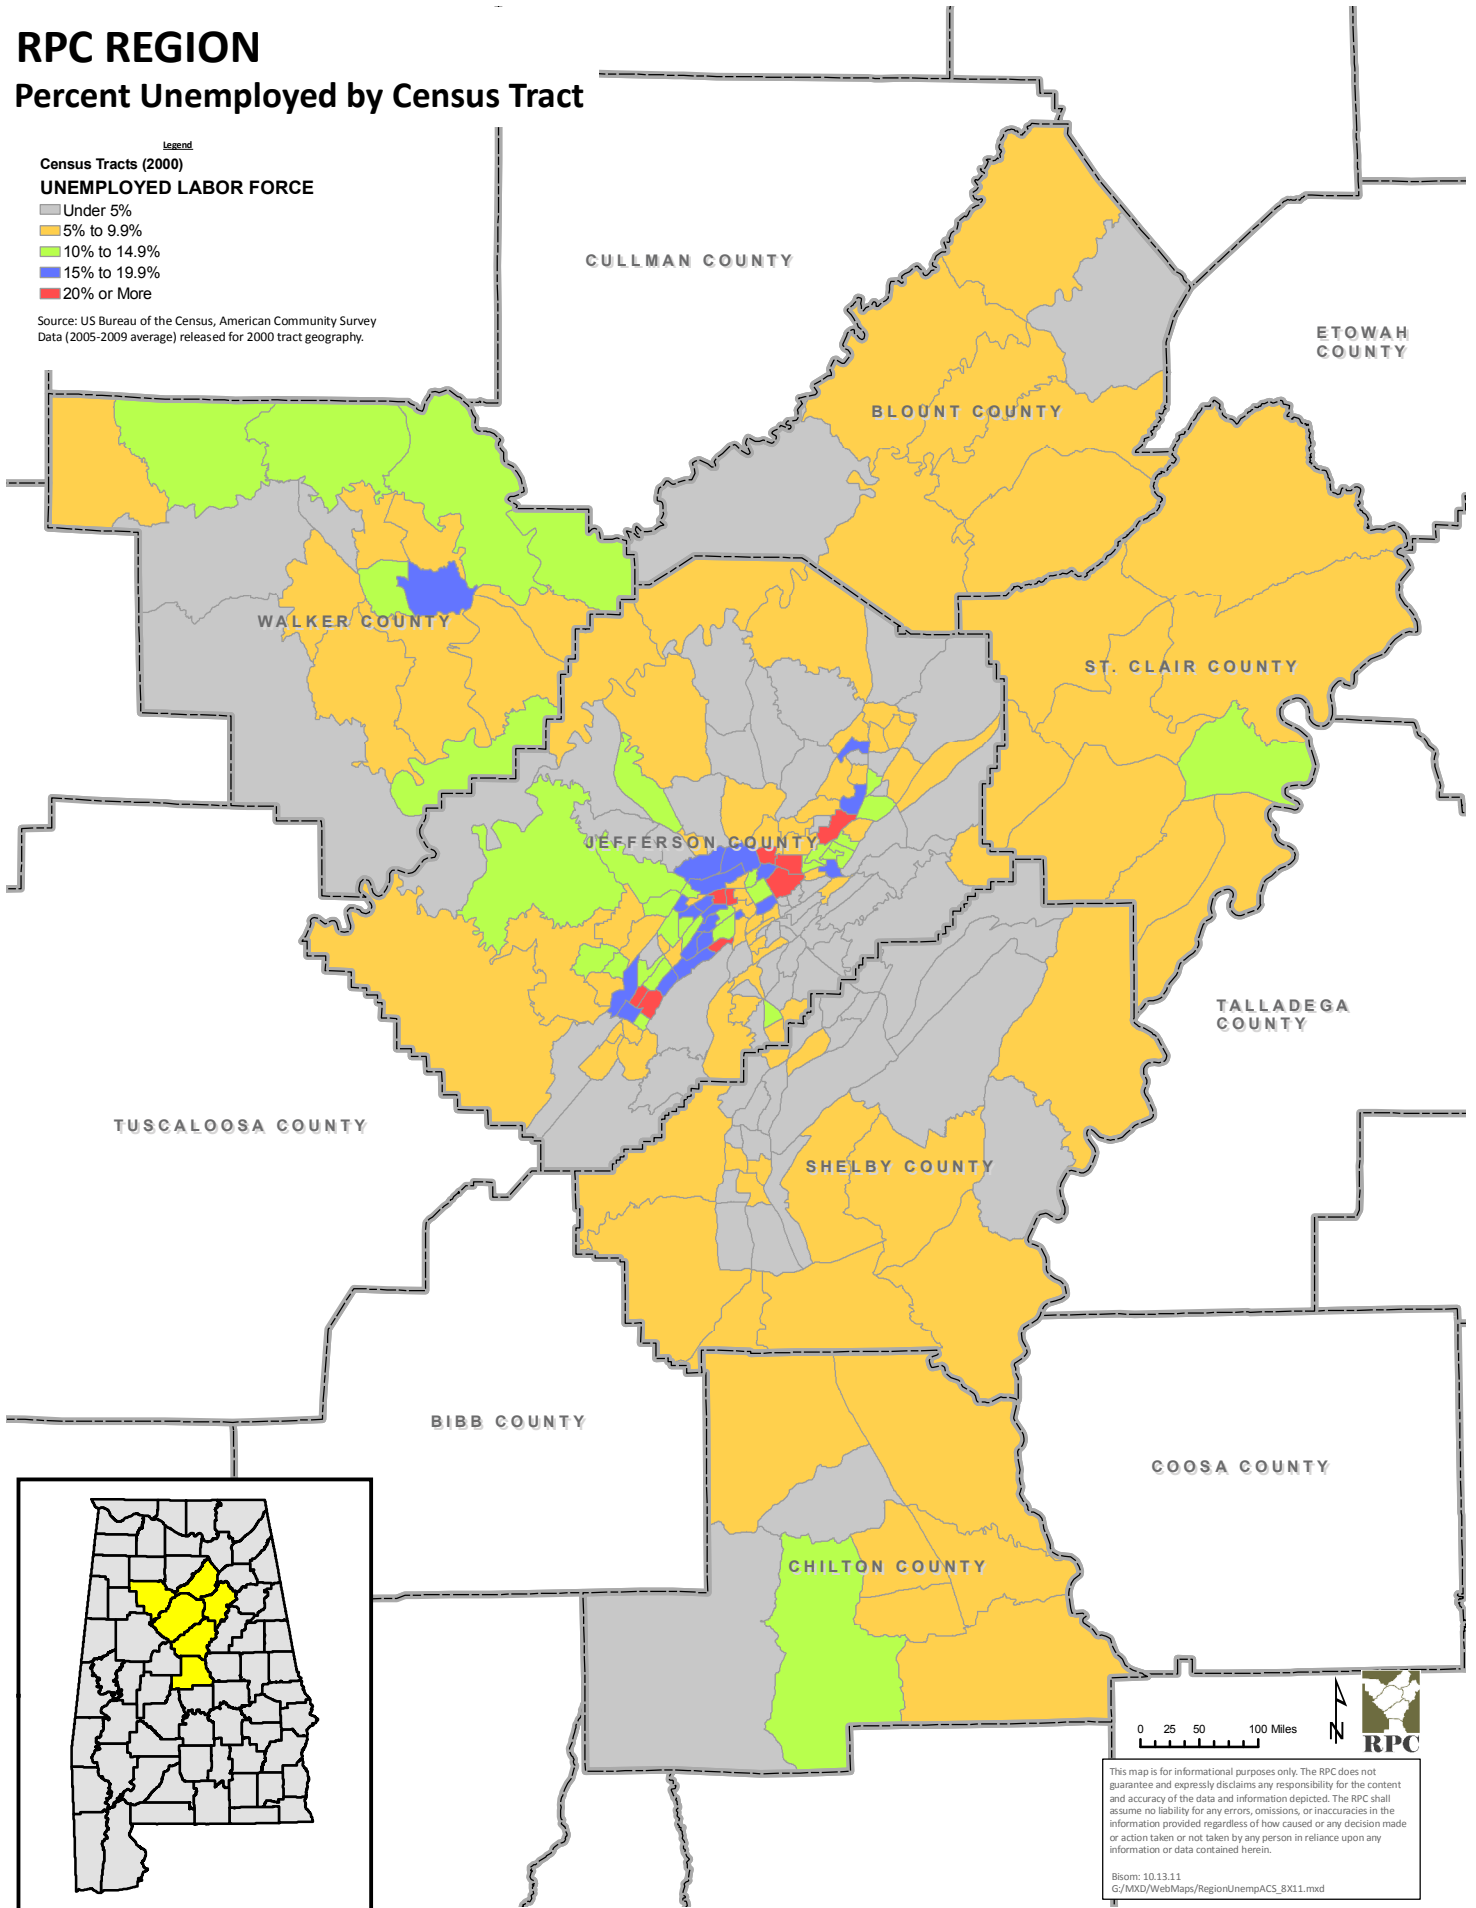

RPC REGION

Percent Unemployed by Census Tract

1. **Legend**
   Census Tracts (2000)
   UNEMPLOYED LABOR FORCE
2. Under 5%
   - 5% to 9.9%
   - 10% to 14.9%
   - 15% to 19.9%
   - 20% or More