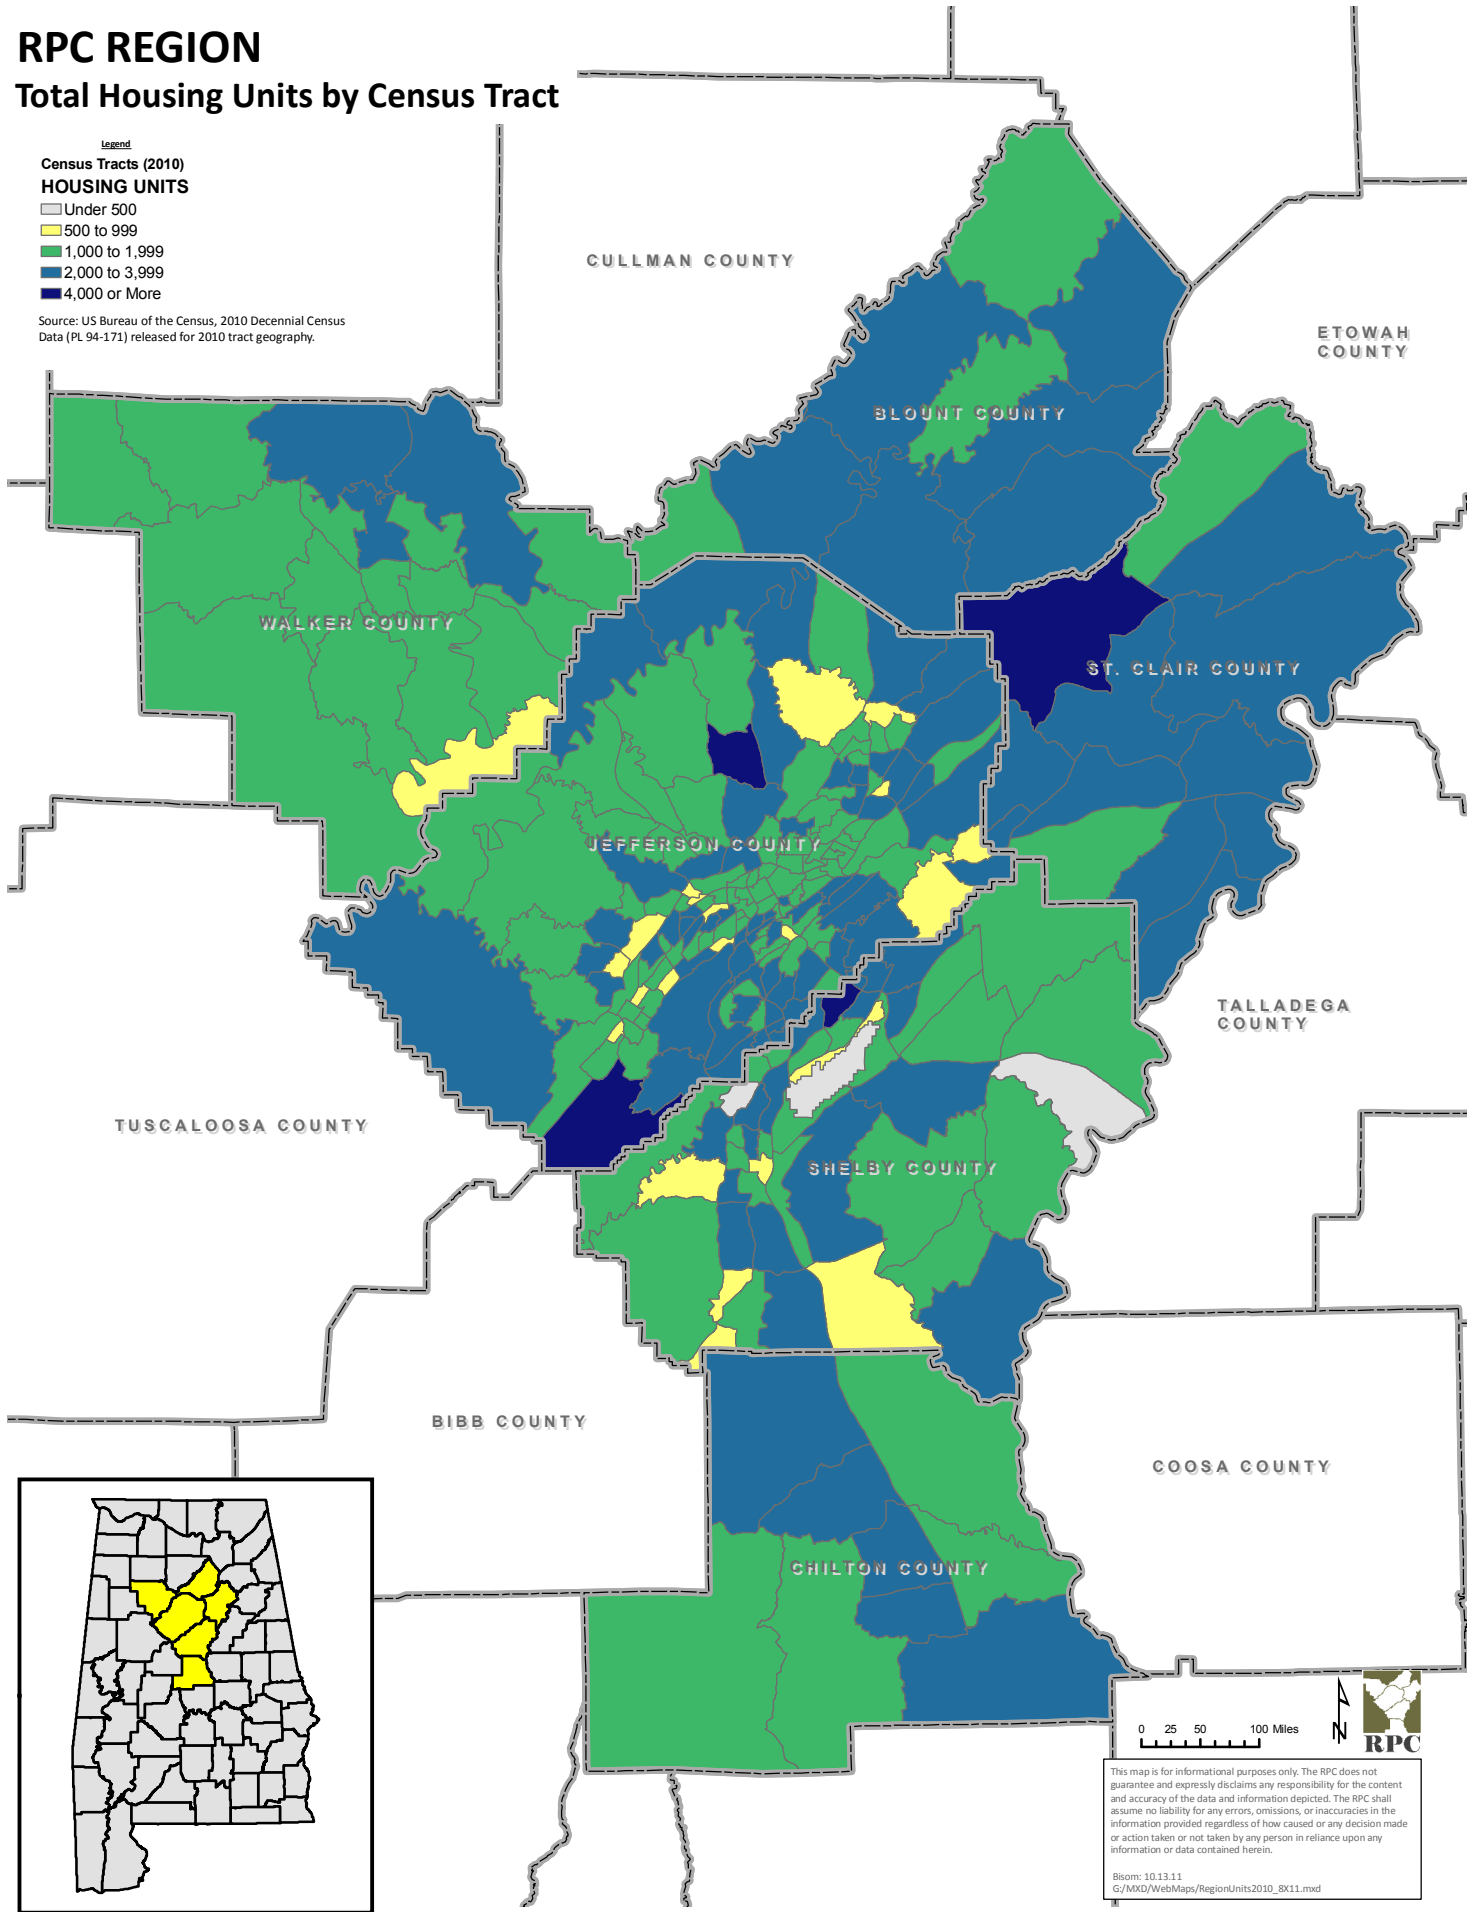

RPC REGION

Total Housing Units by Census Tract

1. **Legend**
   Census Tracts (2010)
   HOUSING UNITS
2. Under 500
   - 500 to 999
   - 1,000 to 1,999
   - 2,000 to 3,999
   - 4,000 or More

0 25 50 100 Miles

This map is for informational purposes only. The RPC does not guarantee and expressly disclaims any responsibility for the content and accuracy of the data and information depicted. The RPC shall assume no liability for any errors, omissions, or inaccuracies in the information provided regardless of how caused or any decision made or action taken or not taken by any person in reliance upon any information or data contained herein.

Bitom: 10.13.11
G:/MXD/WebMaps/RegionUnits2010_8x11.mxd