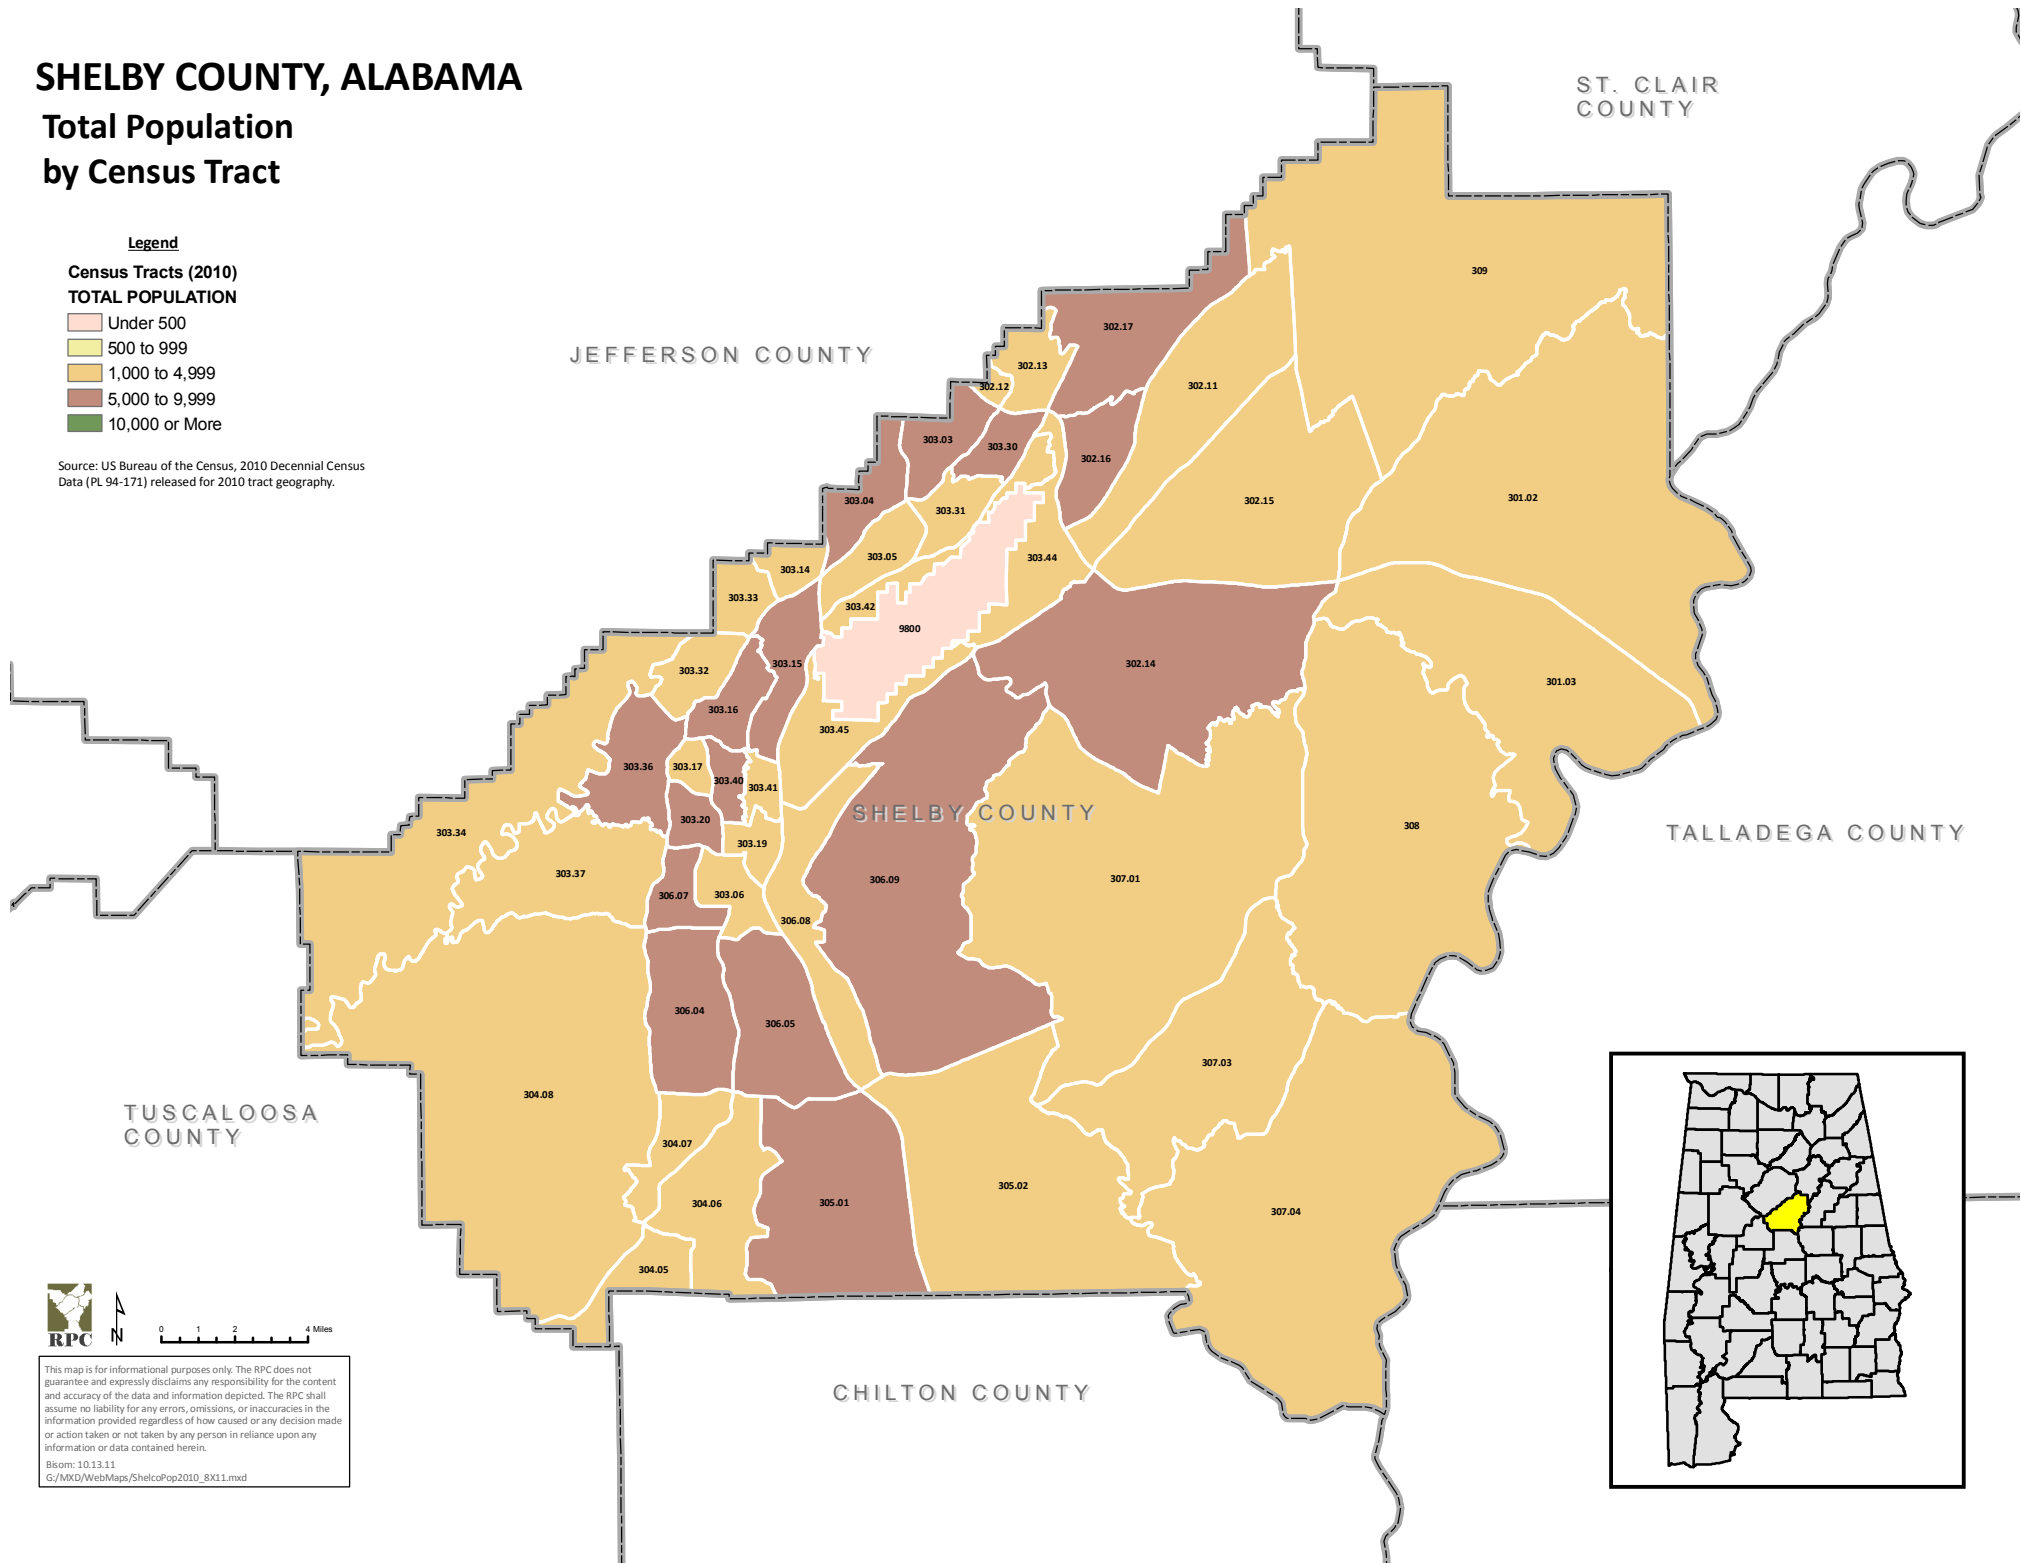

SHELBY COUNTY, ALABAMA

Total Population by Census Tract

Legend

Census Tracts (2010)

TOTAL POPULATION

- Under 500
- 500 to 999
- 1,000 to 4,999
- 5,000 to 9,999
- 10,000 or More

Bisom: 10.13.11
G:/MXD/WebMaps/ShelcoPop2010_8X11.mxd