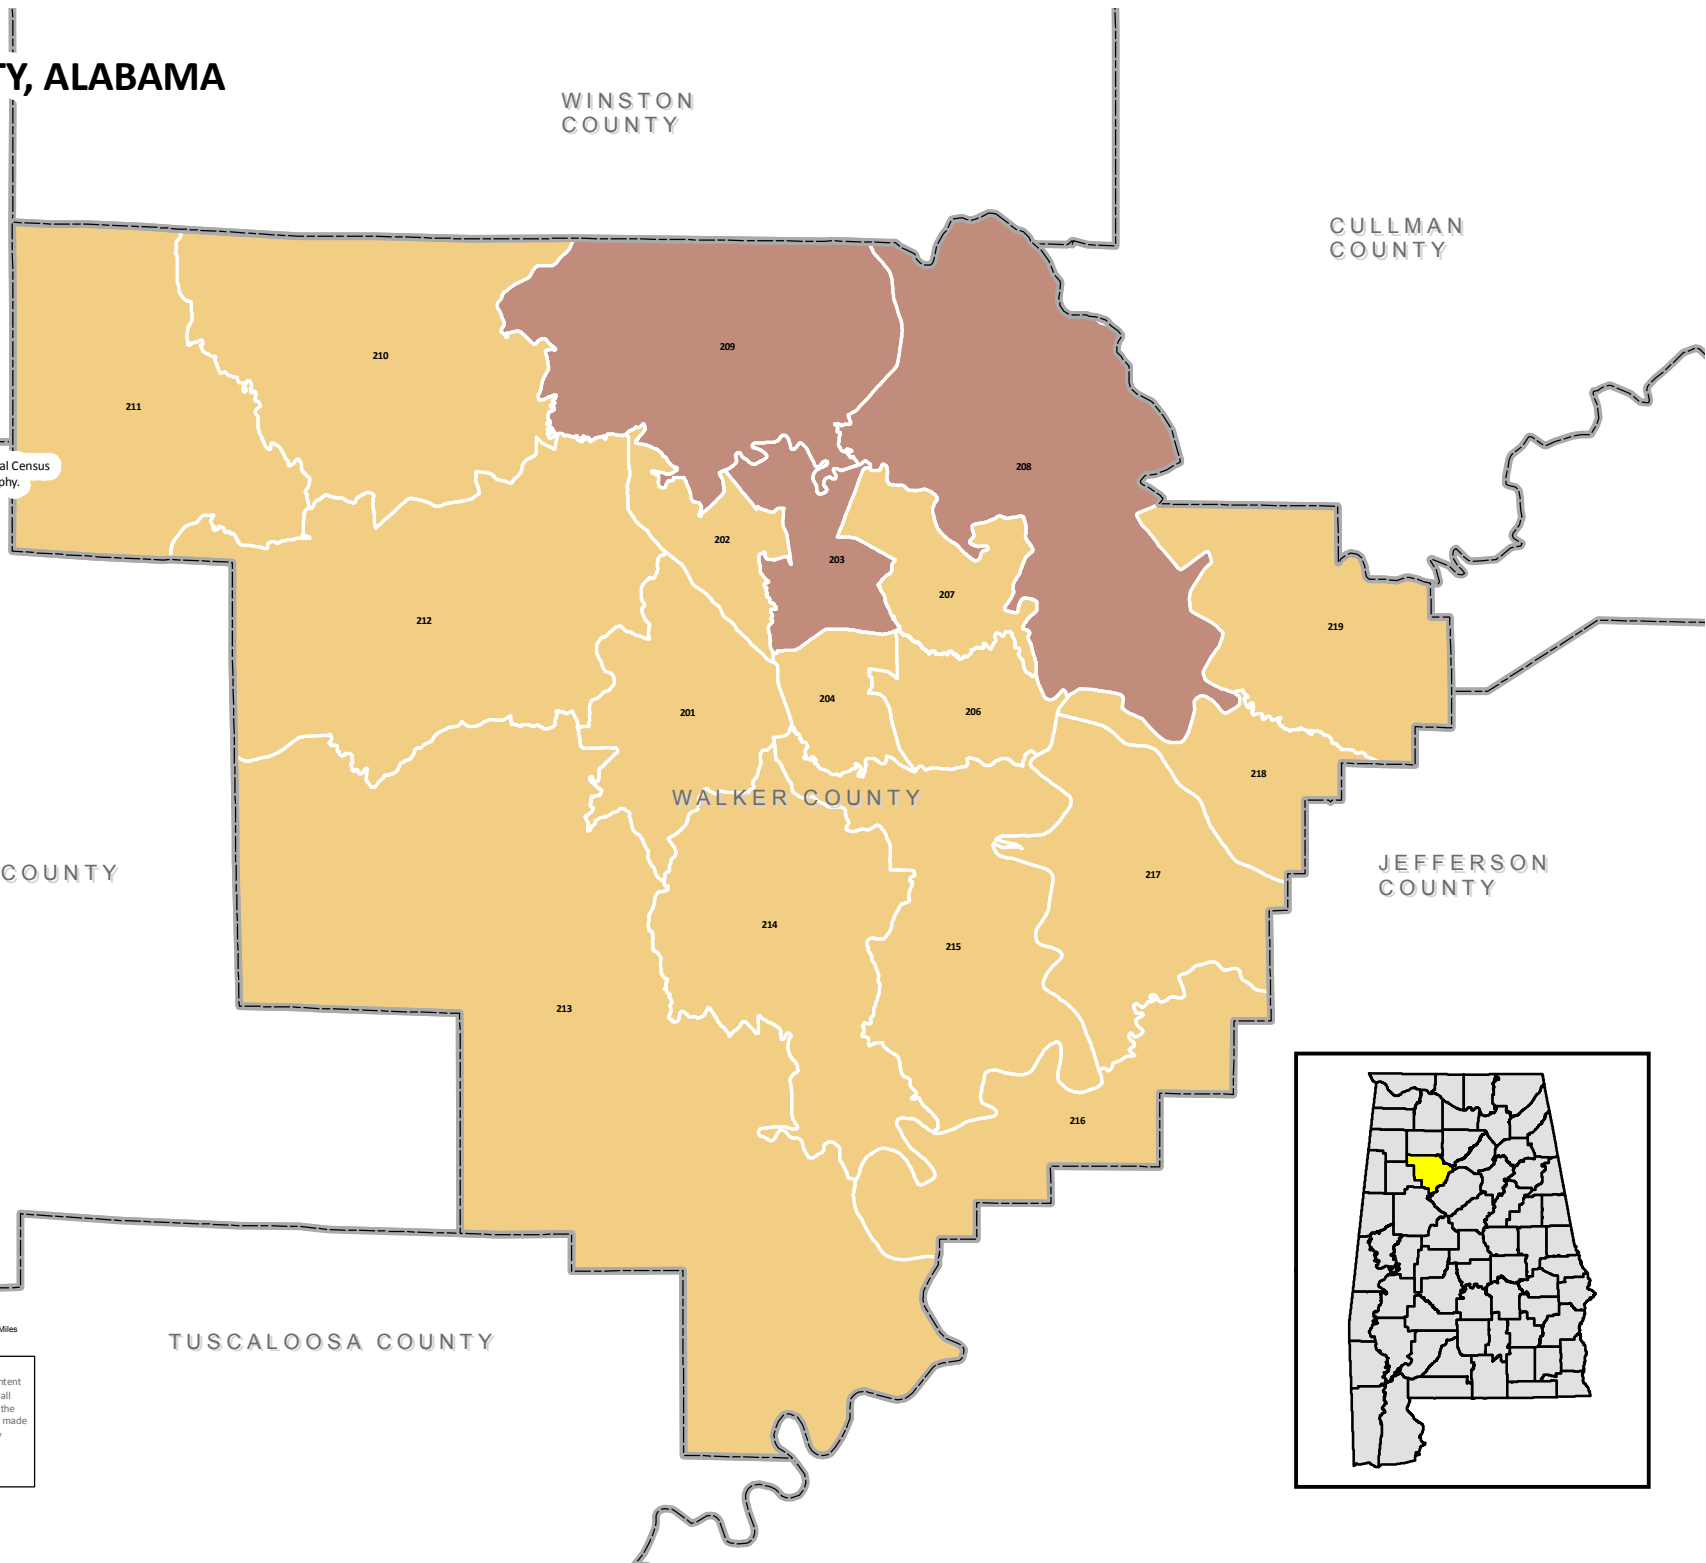

WALKER COUNTY, ALABAMA

Total Population by Census Tract

Legend

1. **Census Tracts (2010)
   TOTAL POPULATION**
2. Under 500
   - 500 to 999
   - 1,000 to 4,999
   - 5,000 to 9,999
   - 10,000 or More

0 1 2 4 Miles

Bisom: 10.13.11
G:/MXD/WebMaps/WalkerPop2010_8X11.mxd